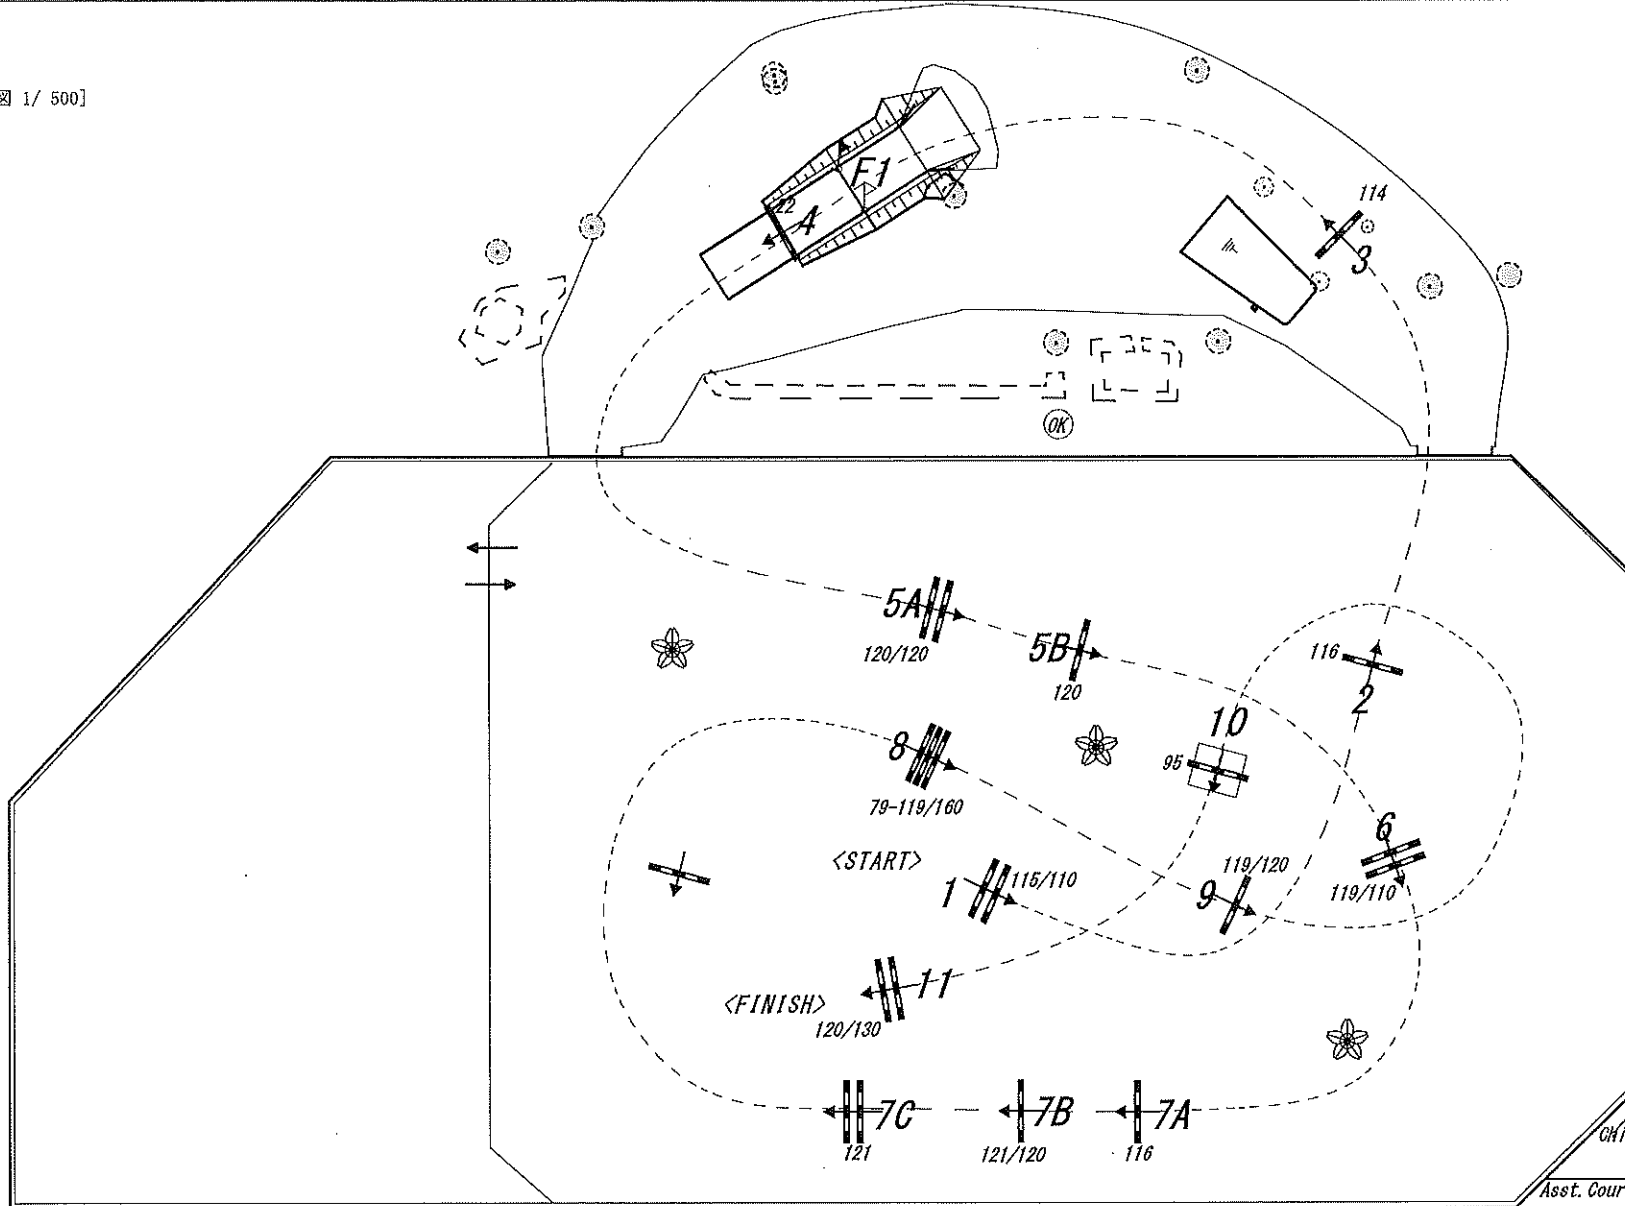

第78回国民スポーツ大会 SAGA2024馬術競技  
 #8-2 成年男子 国体総合馬術競技

Date: 2024.10/9-13  
 Venue: MIKI HORSE LAND PARK

Table: A FEI Re/Art.: 国体総合規定

1st. JUMP OFF:

Speed: 350 m/min  
 Length: 460 m  
 Time allowed: 79 sec  
 Time limit: 158 sec  
 Penalty time: sec

Length: m  
 Time allowed: sec  
 Time limit: sec  
 Penalty time: sec

3-4  
 10.11.14:35修正

Height: 120 Obstacles: 11 Efforts: 14

Obstacles: Efforts:

[経路図 1/500]

Chief Course Designer: MURATA Tatsuya  
 Course Designer: KIMURA Yuya  
 TAKAHASHI Shoichi  
 Asst. Course Designer: YAMAGISHI Tatsuhiro  
 NAKAMURA Masakazu/ISHIKORI Yutaka  
 KOYAKE Toshitsugu/OMURA Nobuyuki  
 TAMEGAI Yukio